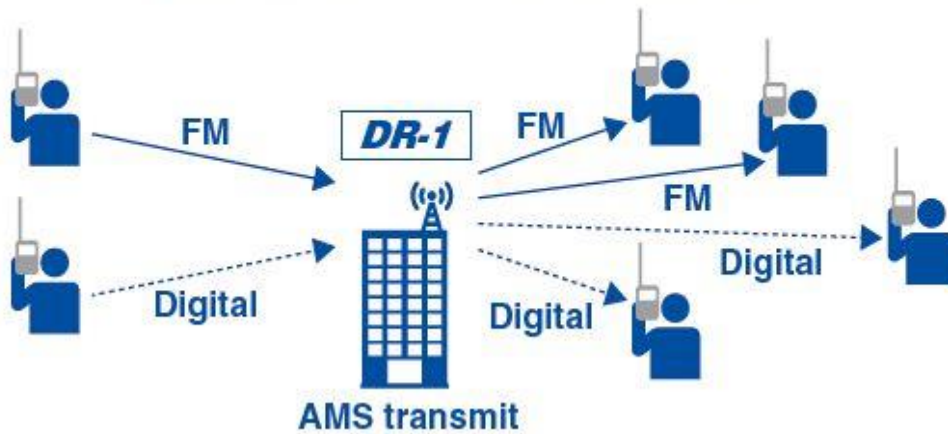

AMS receive → AMS transmit

W8USA Repeater is moving to support both Digital & Analog!

by Paul Hummel – K9BOJ

NEW W8USA REPEATER SHOWING AUTOMATIC MOSE SELECT (AMS)

The W8USA repeater project is on the move both to a new location and new Digital capabilities. In November the General Membership approved a plan to purchase a new repeater and controller. The Choice was the new YAESU DR-1X 144/430 Dual Band C4FM/FM Digital Repeater.

To avoid confusion, although this is a Dual Band repeater, it can only be configured to work on a Single Band. We will be running on 2 Meters. To run on 440, another repeater would be necessary.

The YAESU DR-1X is a digital/conventional FM dual mode repeater that covers the VHF and UHF amateur radio

bands. It was developed for use with System Fusion. Replacing our conventional FM repeater with the DR-1X will provide continued use of conventional FM communication while integrating the use of digital communication functions through its unique AMS capability. (Automatic Mode Switching)

IN THIS ISSUE
Tower Projects

Repeater Relocation

Upcoming Events

New General Licensees!

the signal as C4FM digital or conventional FM, and then the DR-1X repeater retransmits the signal using the preset communications mode.